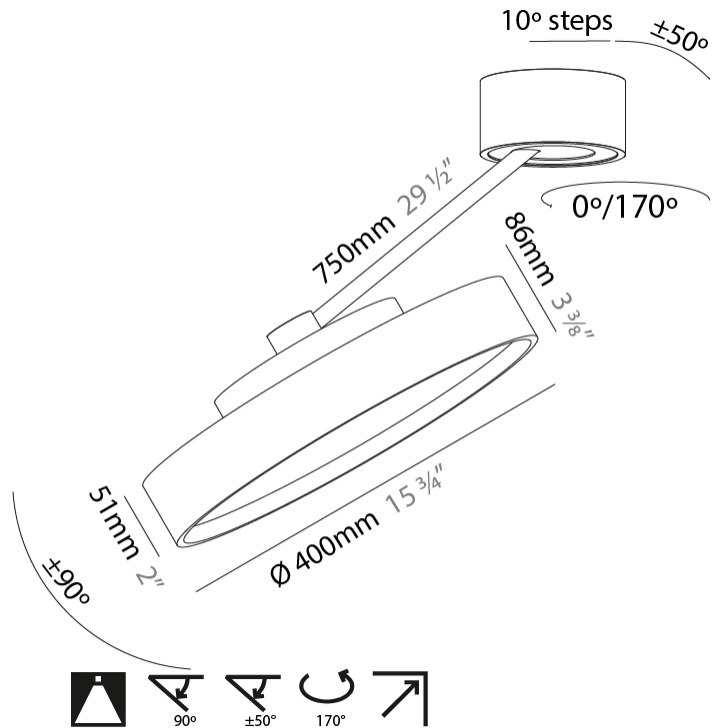

GENERAL

Series: Sign Diva Dancer
Subseries: Sign Diva Dancer Korona
Partner: Prolicht
Division: Architectural
Installation: Suspension
Product Type: Pendant
Mounting Location: Ceiling
Light Distribution: Adjustable

PHYSICAL

Shape: Round
Diameter (mm): 400
Diameter (in): 15 3/4
Height (mm): 870
Depth (mm): 86
Height (in): 34 1/4
Depth (in): 3 3/8
Weight (kg): 3.5
Weight (lbs): 7.716

Diffuser: PMMA - Opal / Micro-Prism / Sparkling Secret / Vintage Industrial

Fixture Finish: SSR / BKV / CWI / CRY / HAB / UFT / ITA / RUA / FTG / MYG / LOD / PUS / FRO / FUP / KIA / POP / BLS / SPG / MEY / GOH / CHC / COM / ABZ / JAG / OBR / MOS / ROR

Fixture Material: PMMA / Extruded Aluminum / Steel

ELECTRICAL

Lamp Type: LED (Zhaga Standard)
Input Wattage (W): 17.9
Total Output Wattage (W): 16
Dimming: Tri-Mode (Non-Dimming and Phase Dimming (120Vac only) and 0-10V Dimming)
Driver Included: Yes
Driver Location: Integrated
Driver Type: Constant Current - Universal
Driver Class: Class 2
Input Voltage (V): 120 - 277
Constant Current (MA): 500

LED

Color Temperature (*K): 2700 / 3000 / 3500 / 4000
Max. Delivered Lumen (lm): 1870 / 2340 / 2372 / 2420
CRI: >90 CRI
Lamp Life (hrs): 50000

OPTICAL

Adjustability: Rotational Canopy 170°; Tilting Canopy ±50°; Tilting Head ±90°

RATINGS AND CERTIFICATIONS

Certified By: Certified for North American Standards
IP rating: IP20