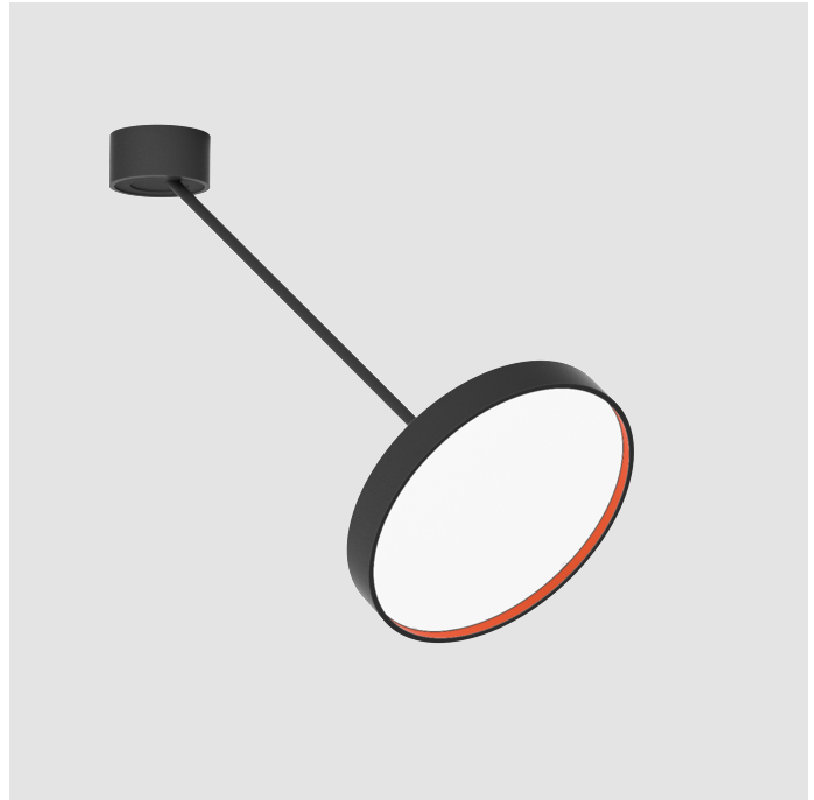

GENERAL

Series: Sign Diva Dancer
Subseries: Sign Diva Dancer Korona
Partner: Prolicht
Division: Architectural
Installation: Suspension
Product Type: Pendant
Mounting Location: Ceiling
Light Distribution: Adjustable

PHYSICAL

Shape: Round
Diameter (mm): 400
Diameter (in): 15 3/4
Height (mm): 870
Depth (mm): 86
Height (in): 34 1/4
Depth (in): 3 3/8
Weight (kg): 3.5
Weight (lbs): 7.716

Diffuser: PMMA - Opal / Micro-Prism / Sparkling Secret / Vintage Industrial

Fixture Finish: SSR / BKV / CWI / CRY / HAB / UFT / ITA / RUA / FTG / MYG / LOD / PUS / FRO / FUP / KIA / POP / BLS / SPG / MEY / GOH / CHC / COM / ABZ / JAG / OBR / MOS / ROR

Fixture Material: PMMA / Extruded Aluminum / Steel

ELECTRICAL

Lamp Type: LED (Zhaga Standard)
Input Wattage (W): 17.9
Total Output Wattage (W): 16
Dimming: Tri-Mode (Non-Dimming and Phase Dimming (120Vac only) and 0-10V Dimming)
Driver Included: Yes
Driver Location: Integrated
Driver Type: Constant Current - Universal
Driver Class: Class 2
Input Voltage (V): 120 - 277
Constant Current (MA): 500

LED

Color Temperature (*K): 2700 / 3000 / 3500 / 4000
Max. Delivered Lumen (lm): 1870 / 2340 / 2372 / 2420
CRI: >90 CRI
Lamp Life (hrs): 50000

OPTICAL

Adjustability: Rotational Canopy 170°; Tilting Canopy ±50°; Tilting Head ±90°

RATINGS AND CERTIFICATIONS

Certified By: Certified for North American Standards
IP rating: IP20